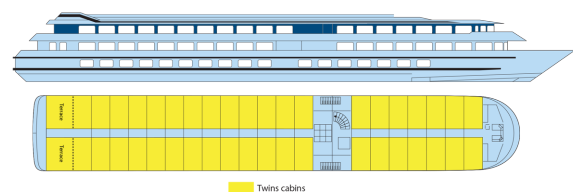

MS Vasco de Gama

4 anchors - - 71 cabins

MS Vasco de Gama

MS Vasco de Gama sails on the Douro (Portugal).

Interior design

Cabins

- Middle deck 2 beds 11 m²
- Middle deck 2 adjustable twin beds 12 m²
- Main deck 2 beds 11 m²
- Main deck 2 adjustable twin beds 12 m²
- Upper deck 2 adjustable twin beds 12 m²

Decks and technical details

MAIN DECK 15 cabins
MIDDLE DECK 18 cabins
UPPER DECK 38 cabins

Year Built : 2002
Year Renovated : 2014
Guest capacity : 138
Length : 75
Number of cabin decks : 3
Number of cabins : 71
Width : 11.40
Cabins outside
Elevators

SUN DECK

MAIN DECK : RESTAURANT

MIDDLE DECK : RECEPTION DESK - LOUNGE BAR WITH DANCEFLOOR

UPPER DECK : TERRACE

SUN DECK : FITNESS - SUN DECK